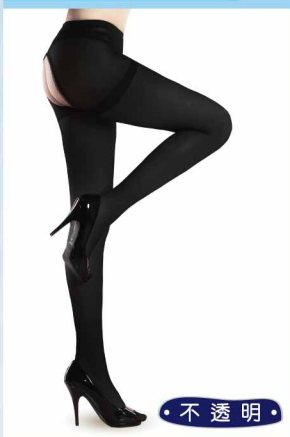

雕空褲襪

Net Crotch Pantyhose

• 不透明 •

NO: 28900
壓力值:18~22mm/Hg

尺寸 & 顏色 Size & Color	
S	● ●
M	● ●
L	● ●
XL	● ●
XXL	
XXXL