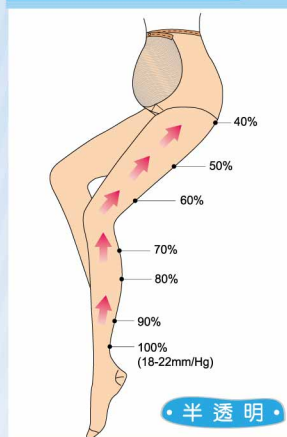

舒活系列
Comfortable Series

束小腿

Calf Sleeves

• 半透明 •

NO: 90902
壓力值:18~22mm/Hg

尺寸 & 顏色 Size & Color	
S	● ●
M	● ●
L	● ●
XL	● ●
XXL	● ● (規劃生產中)
XXXL	● ● (規劃生產中)

矽膠蕾絲大腿襪

Gel Non-Slip Down Lace Thigh Highs

NO: 90003
壓力值:23~32mm/Hg

尺寸 & 顏色 Size & Color	
S	
M	●
L	●
XL	
XXL	
XXXL	

雕空褲襪

Net Crotch Pantyhose

• 不透明 •

NO: 28900
壓力值:18~22mm/Hg

尺寸 & 顏色 Size & Color	
S	● ●
M	● ●
L	● ●
XL	● ●
XXL	
XXXL	

孕婦褲襪

Pantyhose for Maternity

• 半透明 •

NO: 90005
壓力值:18~22mm/Hg

懷孕至分娩皆適穿
(可調整式腰帶)

尺寸 & 顏色 Size & Color	
S	
M	● ●
L	● ●
XL	● ●
XXL	

九分褲襪

Full Leggings (可當內搭褲)

貨號 Item No	壓力值 value of pressure	尺寸 & 顏色 Size & Color				
		S	M	L	XL	XXL
29014	18~22 mm/Hg		●	●	●	●
29015	23~32 mm/Hg		●	●	●	●